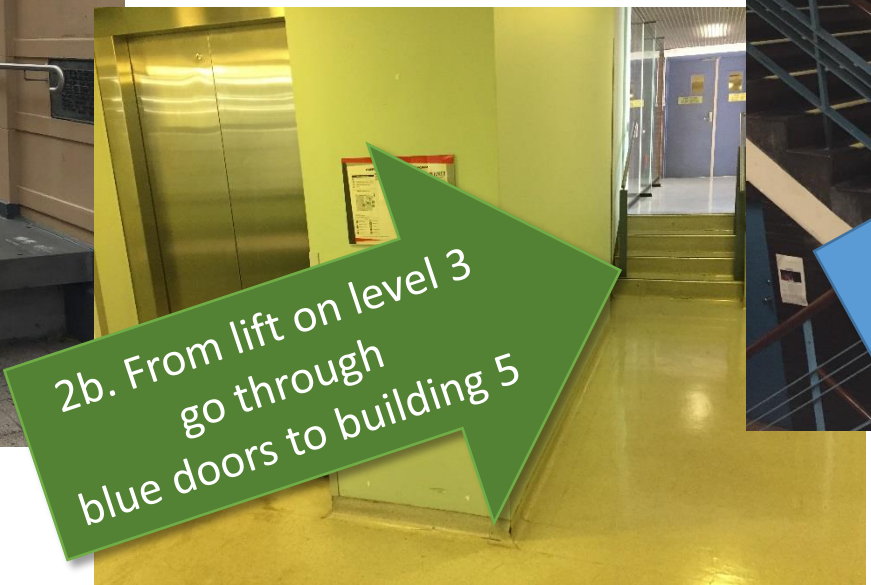

RMIT University

Building 5, Level 3, Room 1

Directions

1. Via the stairs
2. Via the lift

Entrance from
124 La Trobe St

1a. Stair access
via Building 5

2a. Lift access
via Building 3

1b. Go through
purple doors to find
stairs

2b. From lift on level 3
go through
blue doors to building 5

Building 5
Level 3
Room 1

1c. Through
doors on level 3

2c. Proceed down
hallway through
doors on level 3