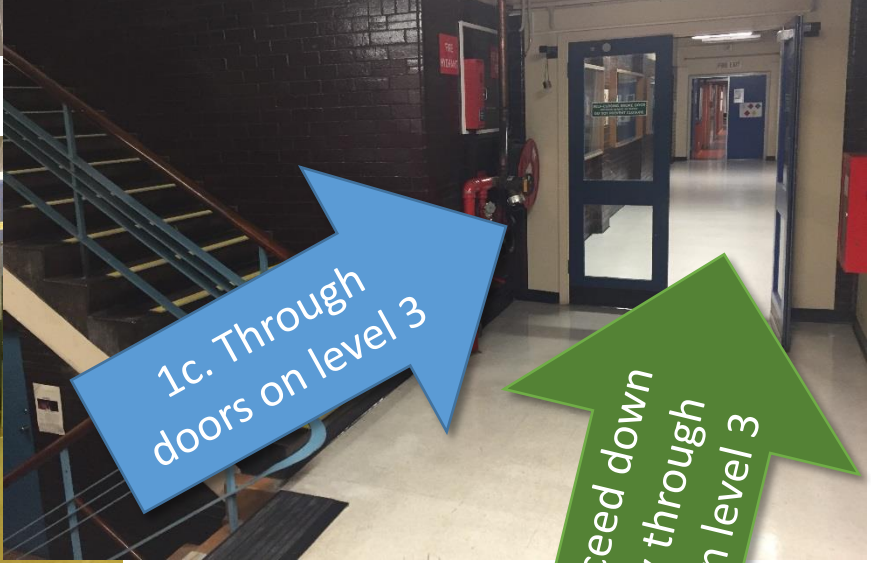

RMIT University

Building 5, Level 3, Room 1

Directions

1. Via the stairs
2. Via the lift

Entrance from
124 La Trobe St

1a. Stair access
via Building 5

2a. Lift access
via Building 3

1b. Go through
purple doors to find
stairs

2b. From lift on level 3
go through
blue doors to building 5

Building 5
Level 3
Room 1

1c. Through
doors on level 3

2c. Proceed down
hallway through
doors on level 3